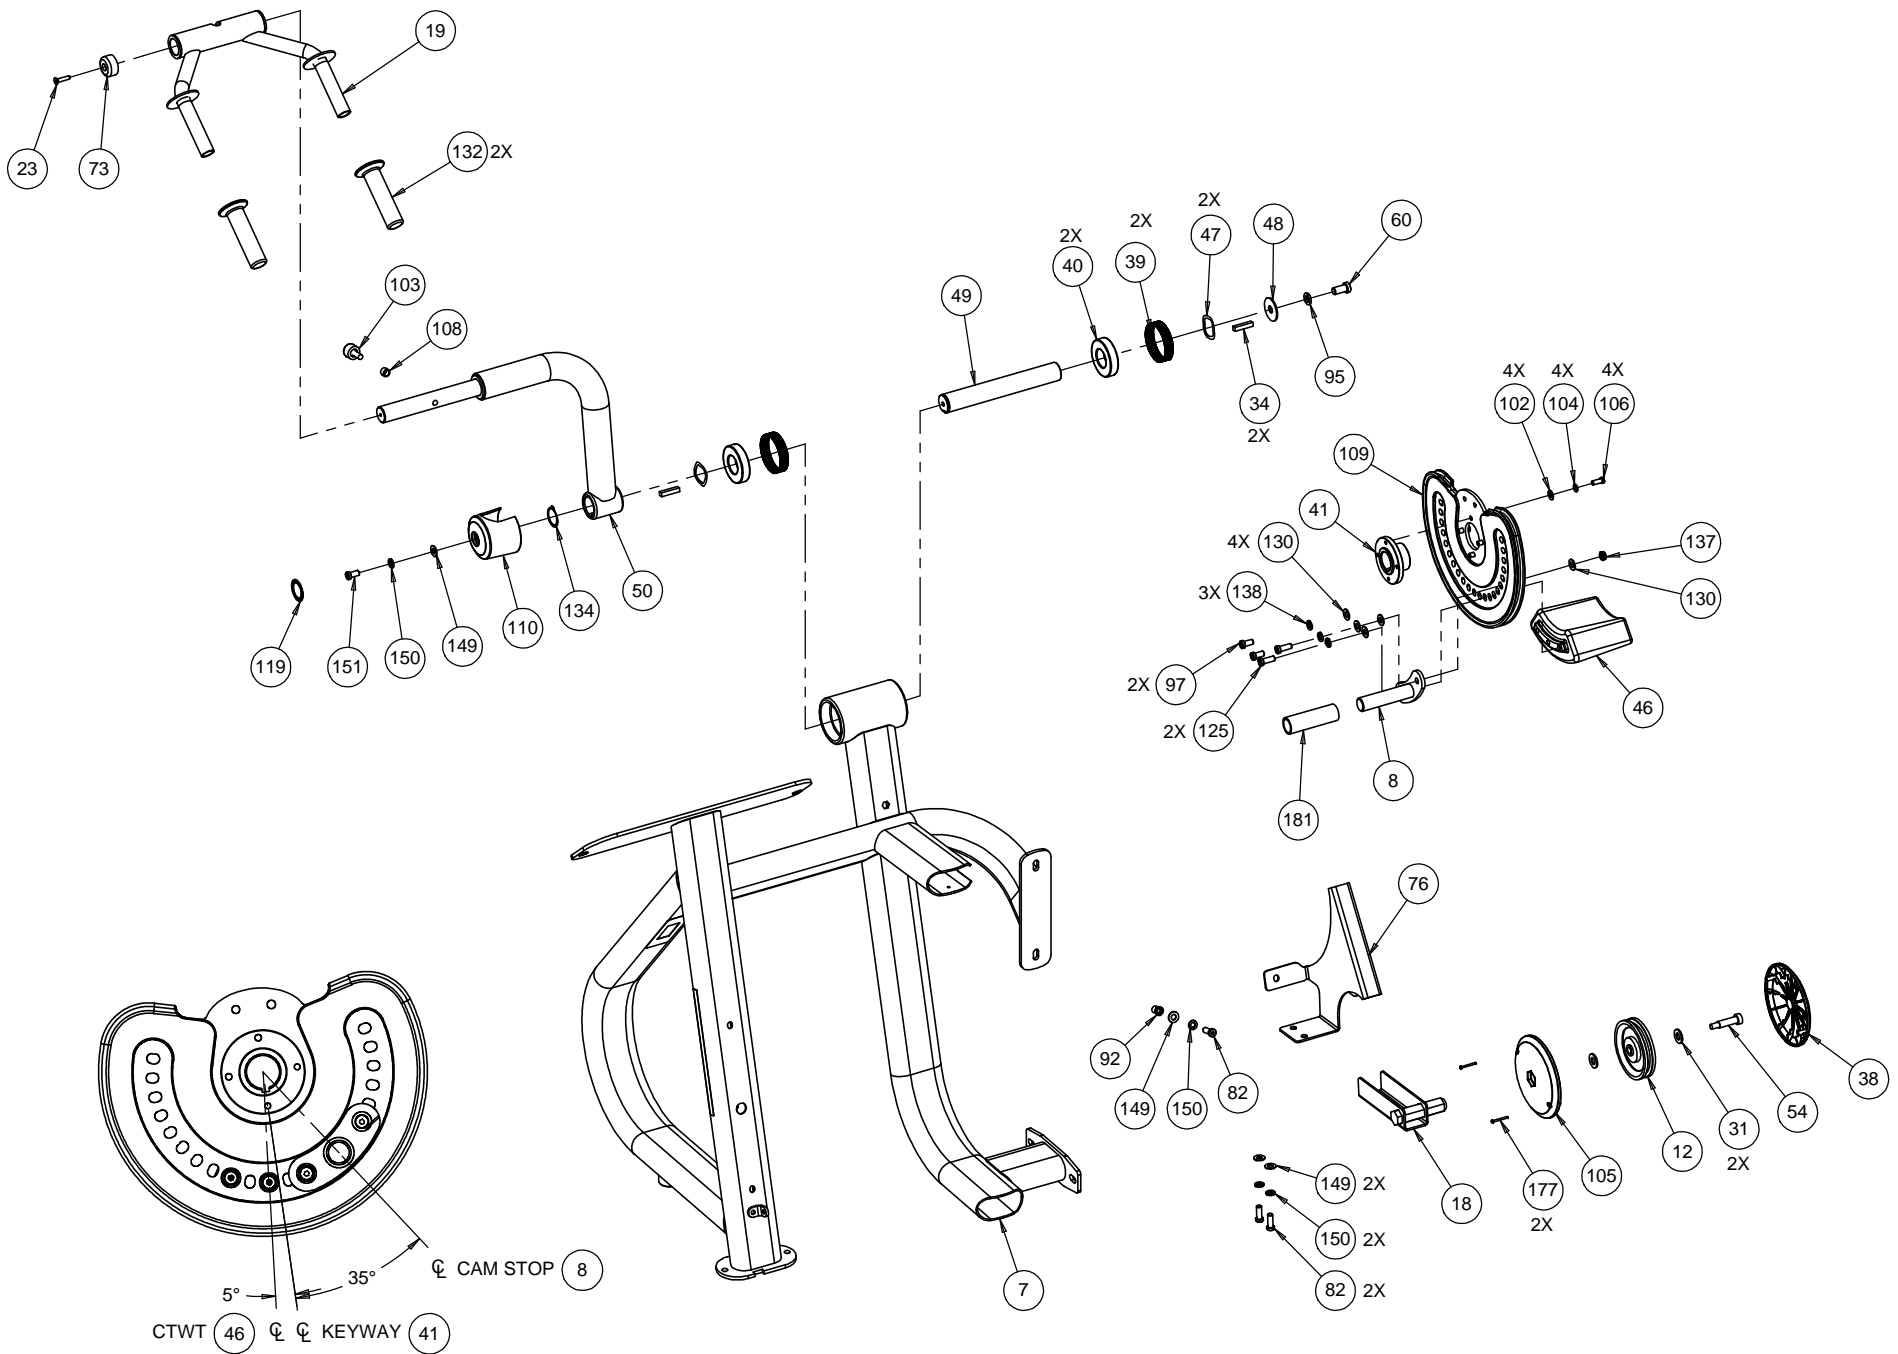

DSL208	P/N : CW39055-101	SUBREV : B
DRAWN BY : KAW	DATE : 1.31.13	SHEET 1 OF 4

DSL208 TRICEPS EXTENSION (serial code BA62)

Part Number	Description	Bubble Number
CW38024-101	ASSY, TOP PLATE, 160LB WT STK, DS	2
CW38037-101	ASSY, WT PLATE, 10LB, DS	3
CW38017-101	DECAL SET, 10LB WT PLATES, DS	4
CW38041-101	GUIDEROD, .75ODX47.63, CRS, DS, CR	5
CW38009-101	CAP, END, SANTOPRENE, GUIDE ROD, DS	6
CW58058-101	CS KIT, ASSY, WLDMT, FRAME, MAIN, DS.	7
CW34899-101	ASSEMBLY, CAM STOP	8
CW38013-101	BUMPER, 2.5ODX.75IDX.8, WT STK	9
CW38138-102	ASSY, SLCTR PIN WITH TETHER, DS	10
CW38020-101	GUIDEROD, .75ODX49.75, CRS, CR	11
CWAC1009-101	PULLEY, 4 1/2 DIA X 1/2 ID	12
CW38143-101	ASSY, AOW SELECTOR, 5 LB COVER, DS	13
CW38148-101	ASSY, AOW WT, 5LB, DS	14
CWRANN038-150	BOLT, SHOULDER, 3/8-16 X 1/2 X 1 1/	15
CW38051-101	MOUNT, FRONT CAP, PLASTIC, DS	16
CW38010-101	PULLEY, 5ODX.5ID	17
CW33844-102	WLDMT, PULLEY DEFLECTOR, BI-TRI	18
CW34028-101	ASSY, HANDLE, TRICEP EXTENSION	19
CWTAKN038-275	SCREW, BTHD, 3/8-16X2-3/4, BLK ZN	20
CW38008-101	CAP, END, AL, TRP TWR RIGHT, DS, PC	21
CW38028-101	CAP, END, AL, TRP TWR LEFT, DS, PC	22
CWMACMN025-100	SCREW, FLT HEAD, SOCKET, MECH CLR Z	23
CWTAKN038-150	SCREW, BTHD, 3/8-16X1-1/2, BLK ZN	24
CW38054-102	COVER, PULLEY, L VERT/R HORZ, DS TWR	25
CW38040-101	SPACER, FLANGED, .86ODX.51IDX.5, BZ	27
CW38136-101	BRKT, CABLE ANTIJUMP, DS, PC	28
CWPF1338-721	BAR, STEEL, FLAT, 1/4 X 4 X (21) 1 B	29
CWPD4003-101	SEAT PAD, RENOVO, BLACK	30.01
CWPD4003-114	SEAT PAD, RENOVO, CUSTOM	30.02
CWPD4003-118	SEAT PAD, RENOVO, IMP BLUE	30.03
CWPD4003-122	SEAT PAD, RENOVO, PAPRIKA	30.04
CWPD4003-131	SEAT PAD, RENOVO, MAHOGANY	30.05
CWWBCN050-010	WASHER, FLAT, TYPE A, NARROW, 1/2 I	31
CWPD4006-101	LOWER BACK PAD, RENOVO, BLACK	31.01
CWPD4006-114	LOWER BACK PAD, RENOVO, CUSTOM	31.02
CWPD4006-118	LOWER BACK PAD, RENOVO, IMP BLUE	31.03
CWPD4006-122	LOWER BACK PAD, RENOVO, PAPRIKA	31.04
CWPD4006-131	LOWER BACK PAD, RENOVO, MAHOGANY	31.05
CWPD4000J-101	ELBOW PAD, RENOVO, BLACK WITH SLIPCOV	33.01
CWPD4000J-114	ELBOW PAD, RENOVO, CUSTOM WITH SLIPCO	33.02
CWPD4000J-118	ELBOW PAD, RENOVO, BLUE WITH SLIPCOVE	33.03
CWPD4000J-122	ELBOW PAD, RENOVO, PAPRIKA WITH SLIPC	33.04
CWPD4000J-131	ELBOW PAD, RENOVO, MAHOGANY WITH SLIP	33.05
CWPD4000J-136	ELBOW PAD, RENOVO, BLACK/BLUE THREAD	33.06
CW10220-101	KEY, SQUARE, 5/16 X 1-1/2	34
CW33997-107	4.5" PULLEY COVER, HEX MOUNT, FRONT	38
CW49209-103	BEARING TOLERANCE RING, AN-72X17-S9	39
CW10158-102	BEARING, BALL, 6207, 72MM OD X 35MM	40
CW33754-101	BAR, 3.50 DIA. X 1.50	41