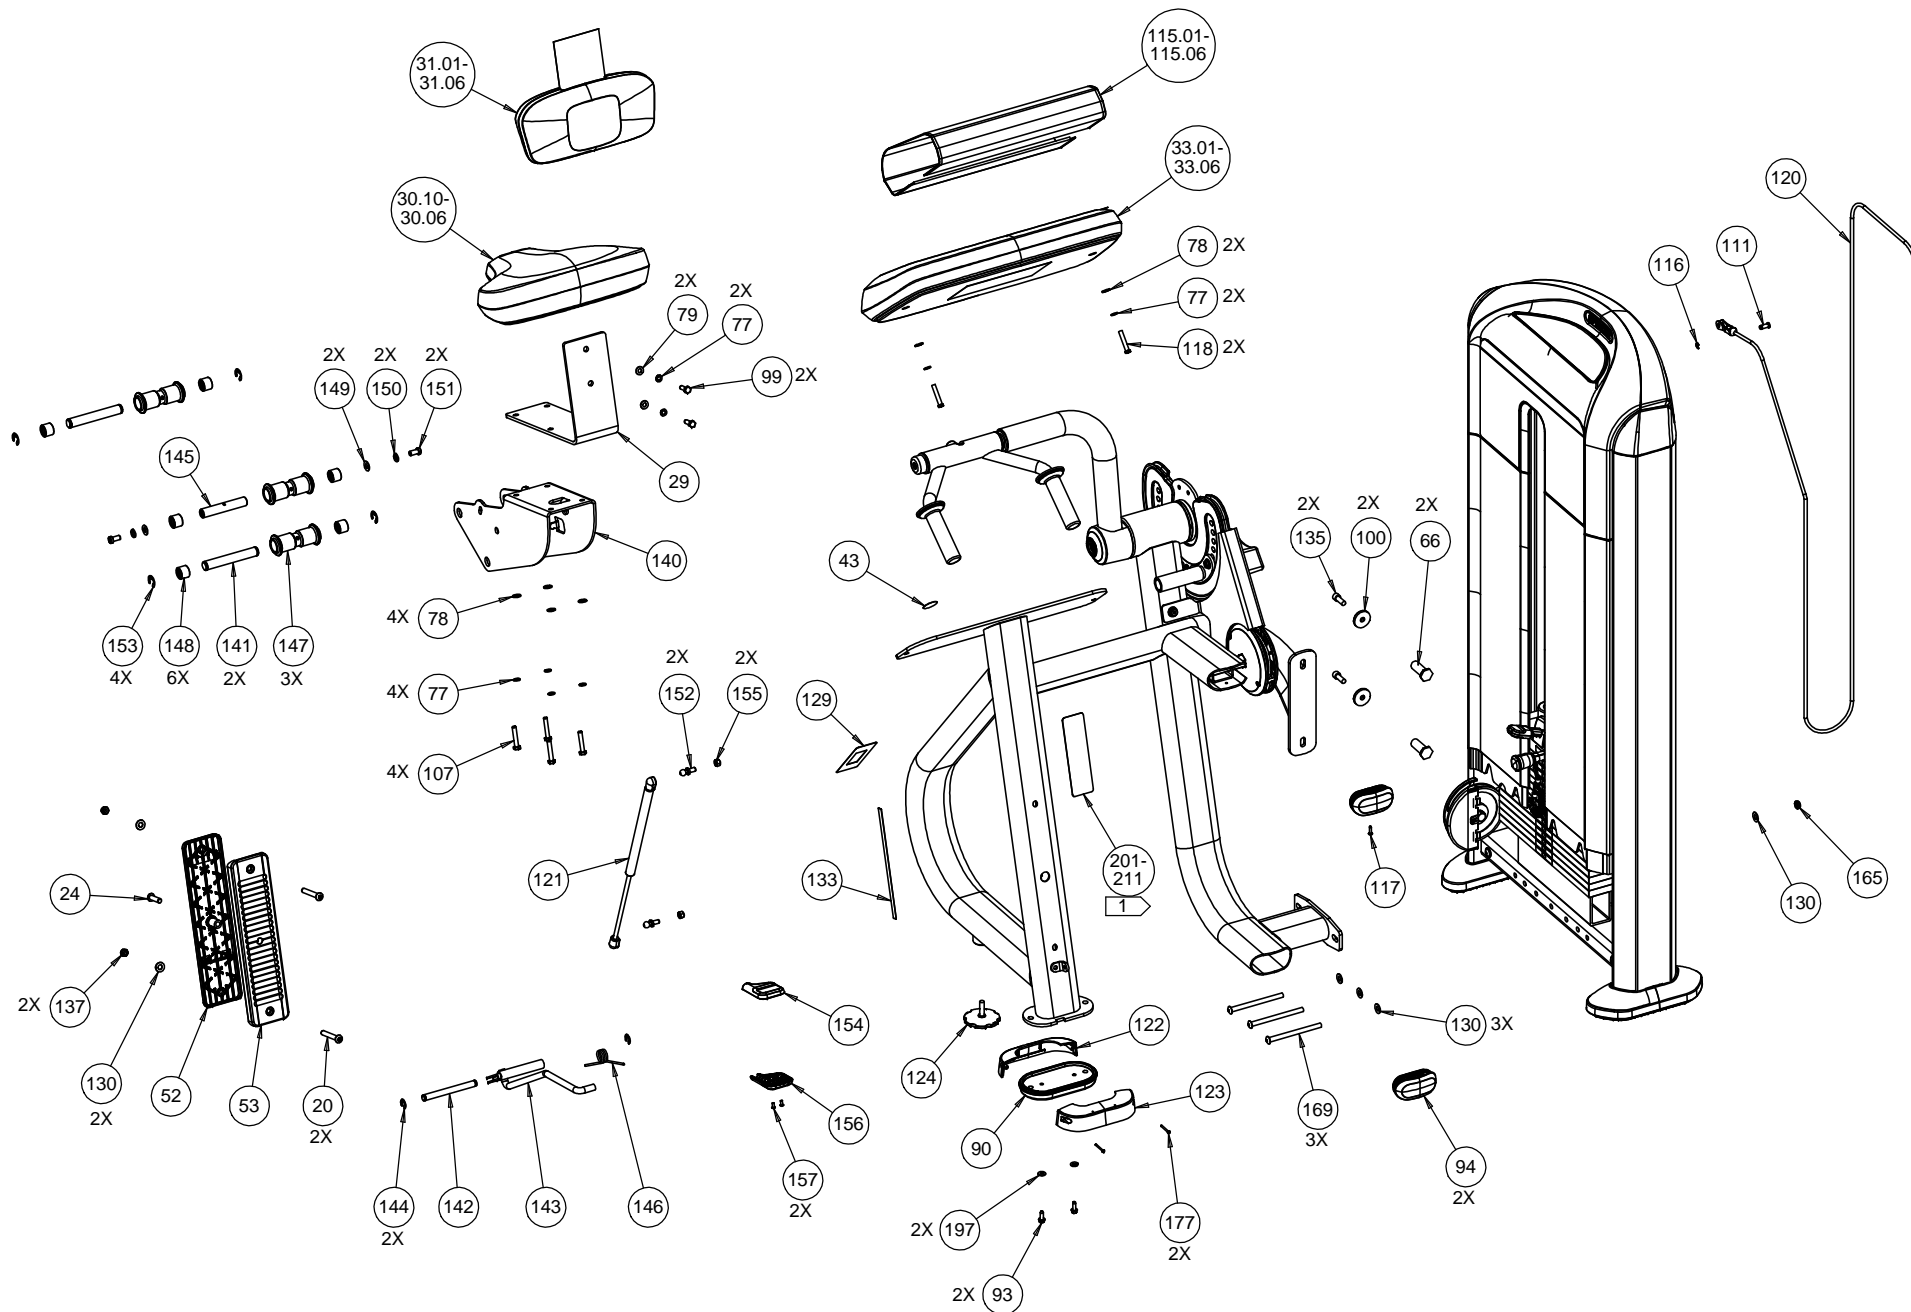

DSL208	P/N : CW39055-101	SUBREV : B
DRAWN BY : KAW	DATE : 1.31.13	SHEET 1 OF 4

DSL208 TRICEPS EXTENSION (serial code BA62)

Part Number	Description	Bubble Number
CW38024-101	ASSY, TOP PLATE, 160LB WT STK, DS	2
CW38037-101	ASSY, WT PLATE, 10LB, DS	3
CW38017-101	DECAL SET, 10LB WT PLATES, DS	4
CW38041-101	GUIDEROD, .75ODX47.63, CRS, DS, CR	5
CW38009-101	CAP, END, SANTOPRENE, GUIDE ROD, DS	6
CW58058-101	CS KIT, ASSY, WLDMT, FRAME, MAIN, DS.	7
CW34899-101	ASSEMBLY, CAM STOP	8
CW38013-101	BUMPER, 2.5ODX.75IDX.8, WT STK	9
CW38138-102	ASSY, SLCTR PIN WITH TETHER, DS	10
CW38020-101	GUIDEROD, .75ODX49.75, CRS, CR	11
CWAC1009-101	PULLEY, 4 1/2 DIA X 1/2 ID	12
CW38143-101	ASSY, AOW SELECTOR, 5 LB COVER, DS	13
CW38148-101	ASSY, AOW WT, 5LB, DS	14
CWRANN038-150	BOLT, SHOULDER, 3/8-16 X 1/2 X 1 1/	15
CW38051-101	MOUNT, FRONT CAP, PLASTIC, DS	16
CW38010-101	PULLEY, 5ODX.5ID	17
CW33844-102	WLDMT, PULLEY DEFLECTOR, BI-TRI	18
CW34028-101	ASSY, HANDLE, TRICEP EXTENSION	19
CWTAKN038-275	SCREW, BTHD, 3/8-16X2-3/4, BLK ZN	20
CW38008-101	CAP, END, AL, TRP TWR RIGHT, DS, PC	21
CW38028-101	CAP, END, AL, TRP TWR LEFT, DS, PC	22
CWMACMN025-100	SCREW, FLT HEAD, SOCKET, MECH CLR Z	23
CWTAKN038-150	SCREW, BTHD, 3/8-16X1-1/2, BLK ZN	24
CW38054-102	COVER, PULLEY, L VERT/R HORZ, DS TWR	25
CW38040-101	SPACER, FLANGED, .86ODX.51IDX.5, BZ	27
CW38136-101	BRKT, CABLE ANTIJUMP, DS, PC	28
CWPF1338-721	BAR, STEEL, FLAT, 1/4 X 4 X (21) 1 B	29
CWPD4003-101	SEAT PAD, RENOVO, BLACK	30.01
CWPD4003-114	SEAT PAD, RENOVO, CUSTOM	30.02
CWPD4003-118	SEAT PAD, RENOVO, IMP BLUE	30.03
CWPD4003-122	SEAT PAD, RENOVO, PAPRIKA	30.04
CWPD4003-131	SEAT PAD, RENOVO, MAHOGANY	30.05
CWWBCN050-010	WASHER, FLAT, TYPE A, NARROW, 1/2 I	31
CWPD4006-101	LOWER BACK PAD, RENOVO, BLACK	31.01
CWPD4006-114	LOWER BACK PAD, RENOVO, CUSTOM	31.02
CWPD4006-118	LOWER BACK PAD, RENOVO, IMP BLUE	31.03
CWPD4006-122	LOWER BACK PAD, RENOVO, PAPRIKA	31.04
CWPD4006-131	LOWER BACK PAD, RENOVO, MAHOGANY	31.05
CWPD4000J-101	ELBOW PAD, RENOVO, BLACK WITH SLIPCOV	33.01
CWPD4000J-114	ELBOW PAD, RENOVO, CUSTOM WITH SLIPCO	33.02
CWPD4000J-118	ELBOW PAD, RENOVO, BLUE WITH SLIPCOVE	33.03
CWPD4000J-122	ELBOW PAD, RENOVO, PAPRIKA WITH SLIPC	33.04
CWPD4000J-131	ELBOW PAD, RENOVO, MAHOGANY WITH SLIP	33.05
CWPD4000J-136	ELBOW PAD, RENOVO, BLACK/BLUE THREAD	33.06
CW10220-101	KEY, SQUARE, 5/16 X 1-1/2	34
CW33997-107	4.5" PULLEY COVER, HEX MOUNT, FRONT	38
CW49209-103	BEARING TOLERANCE RING, AN-72X17-S9	39
CW10158-102	BEARING, BALL, 6207, 72MM OD X 35MM	40
CW33754-101	BAR, 3.50 DIA. X 1.50	41