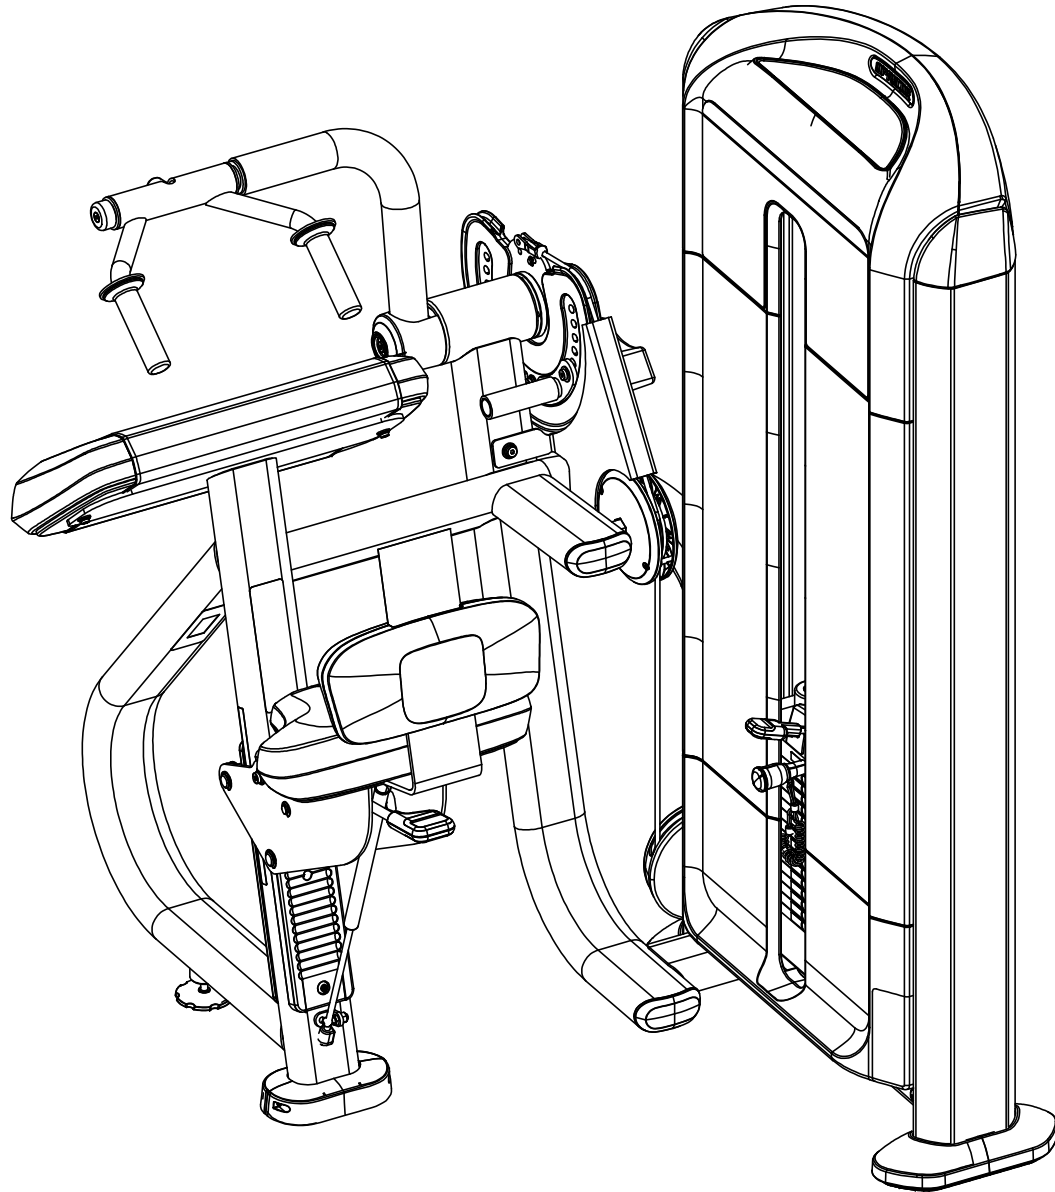

DSL208	P/N : CW39055-101	SUBREV : B
DRAWN BY : KAW	DATE : 1.31.13	SHEET 1 OF 4

DSL208 TRICEPS EXTENSION (serial code BA62)

Part Number	Description	Bubble Number
CW38024-101	ASSY, TOP PLATE, 160LB WT STK, DS	2
CW38037-101	ASSY, WT PLATE, 10LB, DS	3
CW38017-101	DECAL SET, 10LB WT PLATES, DS	4
CW38041-101	GUIDEROD, .75ODX47.63, CRS, DS, CR	5
CW38009-101	CAP, END, SANTOPRENE, GUIDE ROD, DS	6
CW58058-101	CS KIT, ASSY, WLDMT, FRAME, MAIN, DS.	7
CW34899-101	ASSEMBLY, CAM STOP	8
CW38013-101	BUMPER, 2.5ODX.75IDX.8, WT STK	9
CW38138-102	ASSY, SLCTR PIN WITH TETHER, DS	10
CW38020-101	GUIDEROD, .75ODX49.75, CRS, CR	11
CWAC1009-101	PULLEY, 4 1/2 DIA X 1/2 ID	12
CW38143-101	ASSY, AOW SELECTOR, 5 LB COVER, DS	13
CW38148-101	ASSY, AOW WT, 5LB, DS	14
CWRANN038-150	BOLT, SHOULDER, 3/8-16 X 1/2 X 1 1/	15
CW38051-101	MOUNT, FRONT CAP, PLASTIC, DS	16
CW38010-101	PULLEY, 5ODX.5ID	17
CW33844-102	WLDMT, PULLEY DEFLECTOR, BI-TRI	18
CW34028-101	ASSY, HANDLE, TRICEP EXTENSION	19
CWTAKN038-275	SCREW, BTHD, 3/8-16X2-3/4, BLK ZN	20
CW38008-101	CAP, END, AL, TRP TWR RIGHT, DS, PC	21
CW38028-101	CAP, END, AL, TRP TWR LEFT, DS, PC	22
CWMACMN025-100	SCREW, FLT HEAD, SOCKET, MECH CLR Z	23
CWTAKN038-150	SCREW, BTHD, 3/8-16X1-1/2, BLK ZN	24
CW38054-102	COVER, PULLEY, L VERT/R HORZ, DS TWR	25
CW38040-101	SPACER, FLANGED, .86ODX.51IDX.5, BZ	27
CW38136-101	BRKT, CABLE ANTIJUMP, DS, PC	28
CWPF1338-721	BAR, STEEL, FLAT, 1/4 X 4 X (21) 1 B	29
CWPD4003-101	SEAT PAD, RENOVO, BLACK	30.01
CWPD4003-114	SEAT PAD, RENOVO, CUSTOM	30.02
CWPD4003-118	SEAT PAD, RENOVO, IMP BLUE	30.03
CWPD4003-122	SEAT PAD, RENOVO, PAPRIKA	30.04
CWPD4003-131	SEAT PAD, RENOVO, MAHOGANY	30.05
CWWBCN050-010	WASHER, FLAT, TYPE A, NARROW, 1/2 I	31
CWPD4006-101	LOWER BACK PAD, RENOVO, BLACK	31.01
CWPD4006-114	LOWER BACK PAD, RENOVO, CUSTOM	31.02
CWPD4006-118	LOWER BACK PAD, RENOVO, IMP BLUE	31.03
CWPD4006-122	LOWER BACK PAD, RENOVO, PAPRIKA	31.04
CWPD4006-131	LOWER BACK PAD, RENOVO, MAHOGANY	31.05
CWPD4000J-101	ELBOW PAD, RENOVO, BLACK WITH SLIPCOV	33.01
CWPD4000J-114	ELBOW PAD, RENOVO, CUSTOM WITH SLIPCO	33.02
CWPD4000J-118	ELBOW PAD, RENOVO, BLUE WITH SLIPCOVE	33.03
CWPD4000J-122	ELBOW PAD, RENOVO, PAPRIKA WITH SLIPC	33.04
CWPD4000J-131	ELBOW PAD, RENOVO, MAHOGANY WITH SLIP	33.05
CWPD4000J-136	ELBOW PAD, RENOVO, BLACK/BLUE THREAD	33.06
CW10220-101	KEY, SQUARE, 5/16 X 1-1/2	34
CW33997-107	4.5" PULLEY COVER, HEX MOUNT, FRONT	38
CW49209-103	BEARING TOLERANCE RING, AN-72X17-S9	39
CW10158-102	BEARING, BALL, 6207, 72MM OD X 35MM	40
CW33754-101	BAR, 3.50 DIA. X 1.50	41