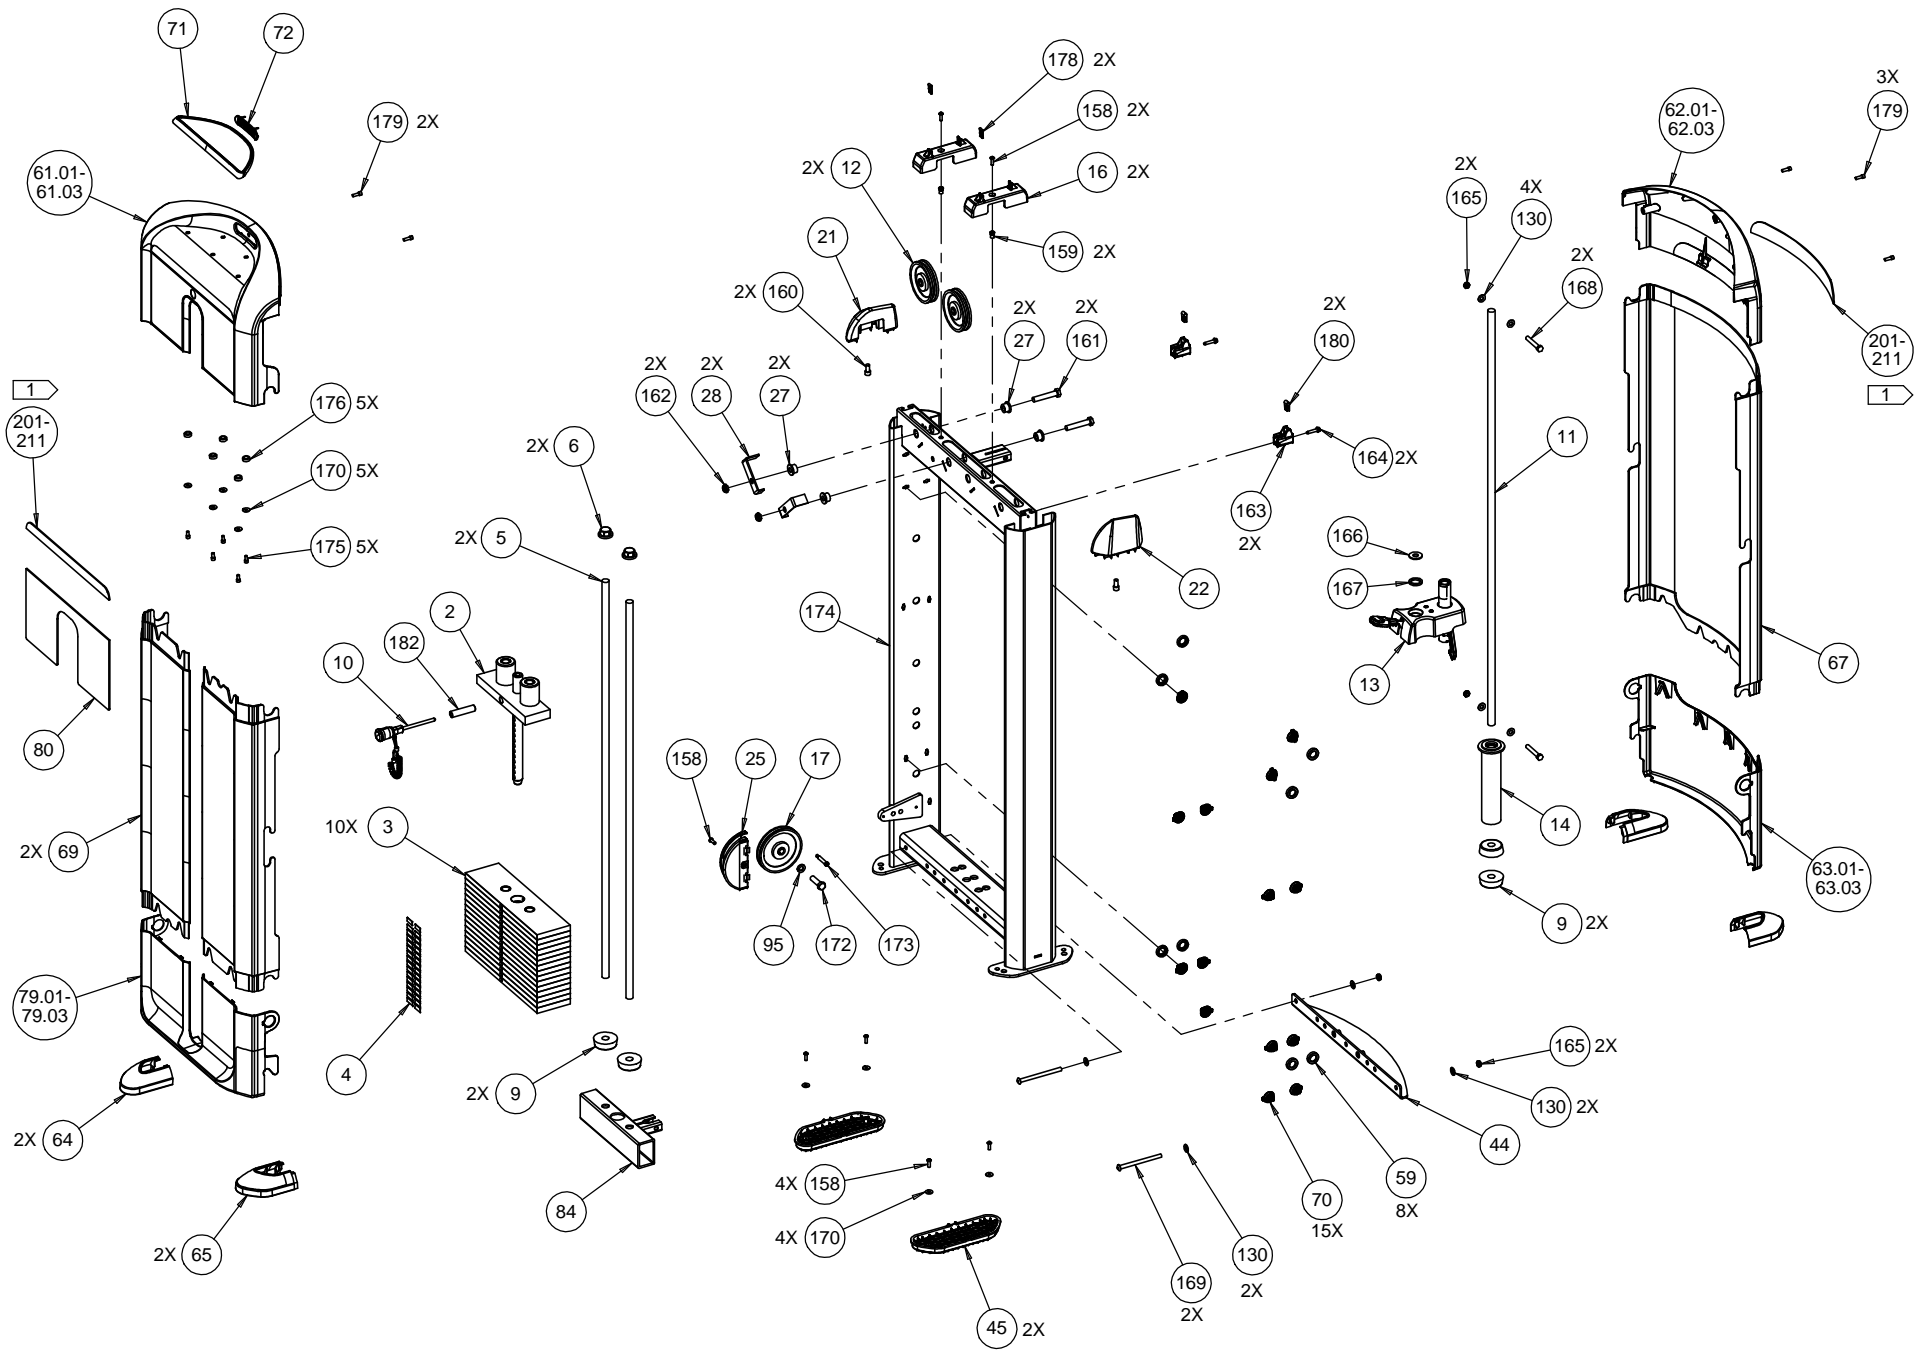

DSL208	P/N : CW39055-101	SUBREV : B
DRAWN BY : KAW	DATE : 1.31.13	SHEET 1 OF 4

DSL208 TRICEPS EXTENSION (serial code BA62)

Part Number	Description	Bubble Number
CW38024-101	ASSY, TOP PLATE, 160LB WT STK, DS	2
CW38037-101	ASSY, WT PLATE, 10LB, DS	3
CW38017-101	DECAL SET, 10LB WT PLATES, DS	4
CW38041-101	GUIDEROD, .75ODX47.63, CRS, DS, CR	5
CW38009-101	CAP, END, SANTOPRENE, GUIDE ROD, DS	6
CW58058-101	CS KIT, ASSY, WLDMT, FRAME, MAIN, DS.	7
CW34899-101	ASSEMBLY, CAM STOP	8
CW38013-101	BUMPER, 2.5ODX.75IDX.8, WT STK	9
CW38138-102	ASSY, SLCTR PIN WITH TETHER, DS	10
CW38020-101	GUIDEROD, .75ODX49.75, CRS, CR	11
CWAC1009-101	PULLEY, 4 1/2 DIA X 1/2 ID	12
CW38143-101	ASSY, AOW SELECTOR, 5 LB COVER, DS	13
CW38148-101	ASSY, AOW WT, 5LB, DS	14
CWRANN038-150	BOLT, SHOULDER, 3/8-16 X 1/2 X 1 1/	15
CW38051-101	MOUNT, FRONT CAP, PLASTIC, DS	16
CW38010-101	PULLEY, 5ODX.5ID	17
CW33844-102	WLDMT, PULLEY DEFLECTOR, BI-TRI	18
CW34028-101	ASSY, HANDLE, TRICEP EXTENSION	19
CWTAKN038-275	SCREW, BTHD, 3/8-16X2-3/4, BLK ZN	20
CW38008-101	CAP, END, AL, TRP TWR RIGHT, DS, PC	21
CW38028-101	CAP, END, AL, TRP TWR LEFT, DS, PC	22
CWMACMN025-100	SCREW, FLT HEAD, SOCKET, MECH CLR Z	23
CWTAKN038-150	SCREW, BTHD, 3/8-16X1-1/2, BLK ZN	24
CW38054-102	COVER, PULLEY, L VERT/R HORZ, DS TWR	25
CW38040-101	SPACER, FLANGED, .86ODX.51IDX.5, BZ	27
CW38136-101	BRKT, CABLE ANTIJUMP, DS, PC	28
CWPF1338-721	BAR, STEEL, FLAT, 1/4 X 4 X (21) 1 B	29
CWPD4003-101	SEAT PAD, RENOVO, BLACK	30.01
CWPD4003-114	SEAT PAD, RENOVO, CUSTOM	30.02
CWPD4003-118	SEAT PAD, RENOVO, IMP BLUE	30.03
CWPD4003-122	SEAT PAD, RENOVO, PAPRIKA	30.04
CWPD4003-131	SEAT PAD, RENOVO, MAHOGANY	30.05
CWWBCN050-010	WASHER, FLAT, TYPE A, NARROW, 1/2 I	31
CWPD4006-101	LOWER BACK PAD, RENOVO, BLACK	31.01
CWPD4006-114	LOWER BACK PAD, RENOVO, CUSTOM	31.02
CWPD4006-118	LOWER BACK PAD, RENOVO, IMP BLUE	31.03
CWPD4006-122	LOWER BACK PAD, RENOVO, PAPRIKA	31.04
CWPD4006-131	LOWER BACK PAD, RENOVO, MAHOGANY	31.05
CWPD4000J-101	ELBOW PAD, RENOVO, BLACK WITH SLIPCOV	33.01
CWPD4000J-114	ELBOW PAD, RENOVO, CUSTOM WITH SLIPCO	33.02
CWPD4000J-118	ELBOW PAD, RENOVO, BLUE WITH SLIPCOVE	33.03
CWPD4000J-122	ELBOW PAD, RENOVO, PAPRIKA WITH SLIPC	33.04
CWPD4000J-131	ELBOW PAD, RENOVO, MAHOGANY WITH SLIP	33.05
CWPD4000J-136	ELBOW PAD, RENOVO, BLACK/BLUE THREAD	33.06
CW10220-101	KEY, SQUARE, 5/16 X 1-1/2	34
CW33997-107	4.5" PULLEY COVER, HEX MOUNT, FRONT	38
CW49209-103	BEARING TOLERANCE RING, AN-72X17-S9	39
CW10158-102	BEARING, BALL, 6207, 72MM OD X 35MM	40
CW33754-101	BAR, 3.50 DIA. X 1.50	41